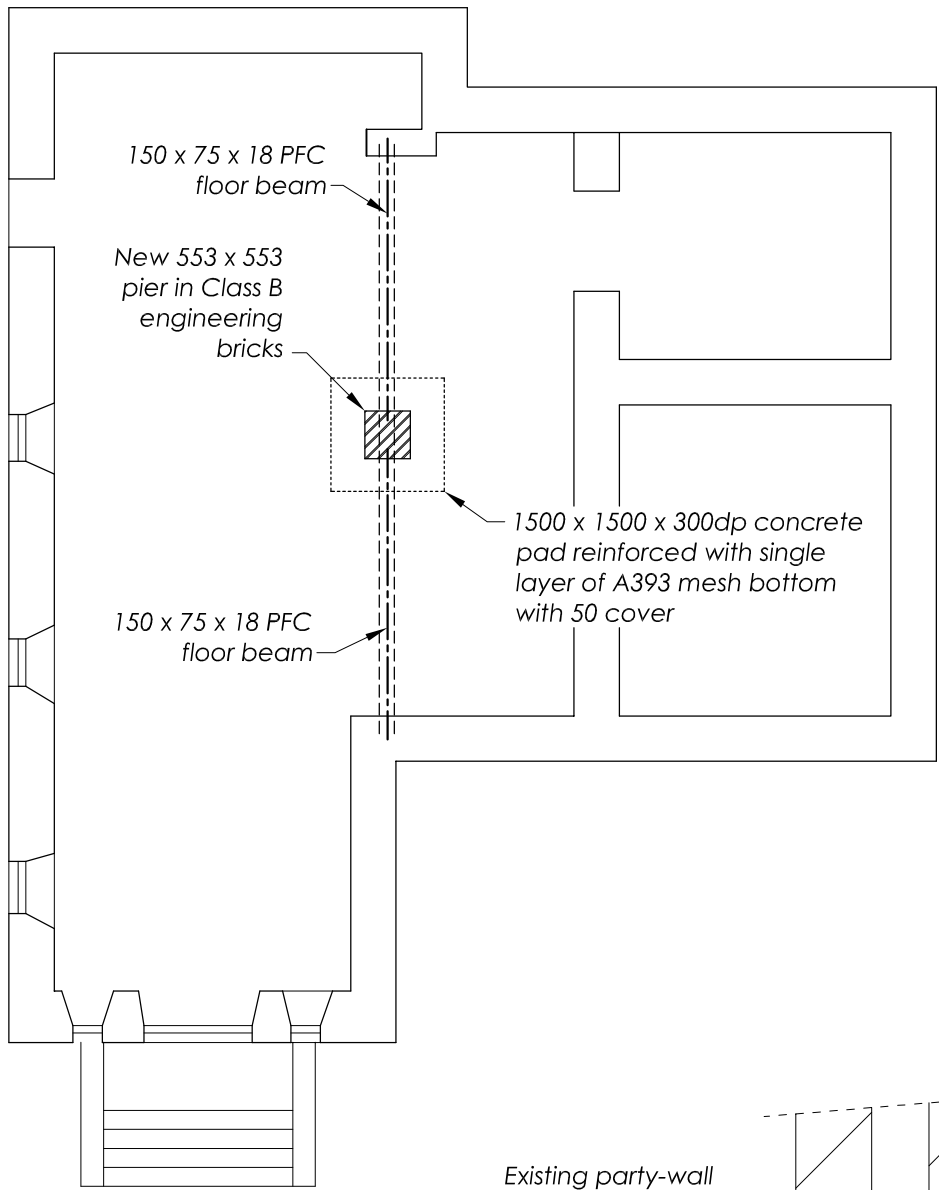

**Methodist Chapel Conversion
Cowgarth Hill - Stanhope**

Layout Plan at Ground Floor Level

Floor Beam Detail